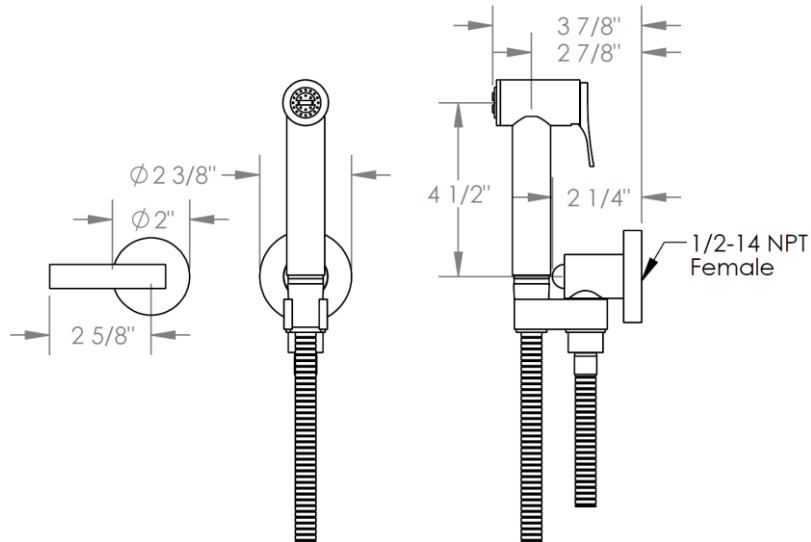

23-4.4-L8

Wall Mounted Bidet Spray Set

Includes progressive mixer and 49" hose

Requires SS-SHV1.2 concealed rough

Note: Some building codes may require backflow preventers installed in the supply lines

23-4.4-L9

Wall Mounted Bidet Spray Set

Includes progressive mixer and 49" hose

Requires SS-SHV1.2 concealed rough

Note: Some building codes may require backflow preventers installed in the supply lines